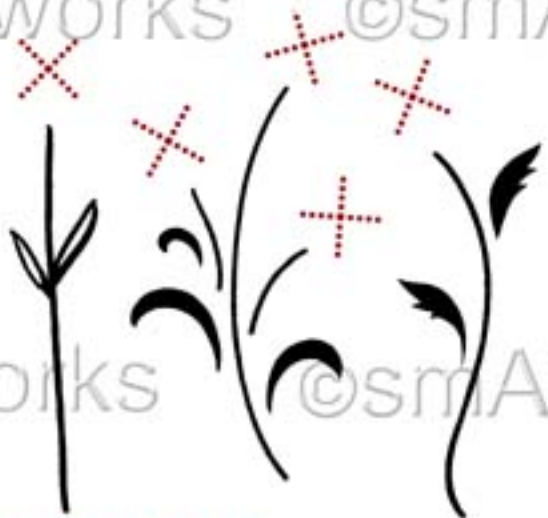

smARTworks On-line Catalog page (29) -- www.smartrubber.com

All prices subject to change without notice.

Blossom Duos - Set 1
\$6.00

Blossom Duos
Solid and outline stamps of the same images.
 ❖ Add color with the solid image.
 ❖ Using a second color, add detail with the outline image. *Unless desired, exact placement of overlay is unnecessary.*
 ❖ Embellish centers (OPTIONAL) -- Use glitter glue, rhinestones, mini brads, buttons, seed beads, etc.
NOTE: Images may also be used individually.
 Many blossom duos also work well with the "M-T" sets of rubber..

MT-03 Tall Stems \$4.00

Blossom Duos - Set 2 \$6.00

M-Ts
 (a.k.a. "Empties")
 Ready for "filling" with stamped images or punched shapes.

MT-04 Short Stems \$4.00

MT-05 Mirror Stems
\$4.00

M-T Stems

Colored "Xs" designate placement of blossoms. They **do not** appear on the rubber dies.